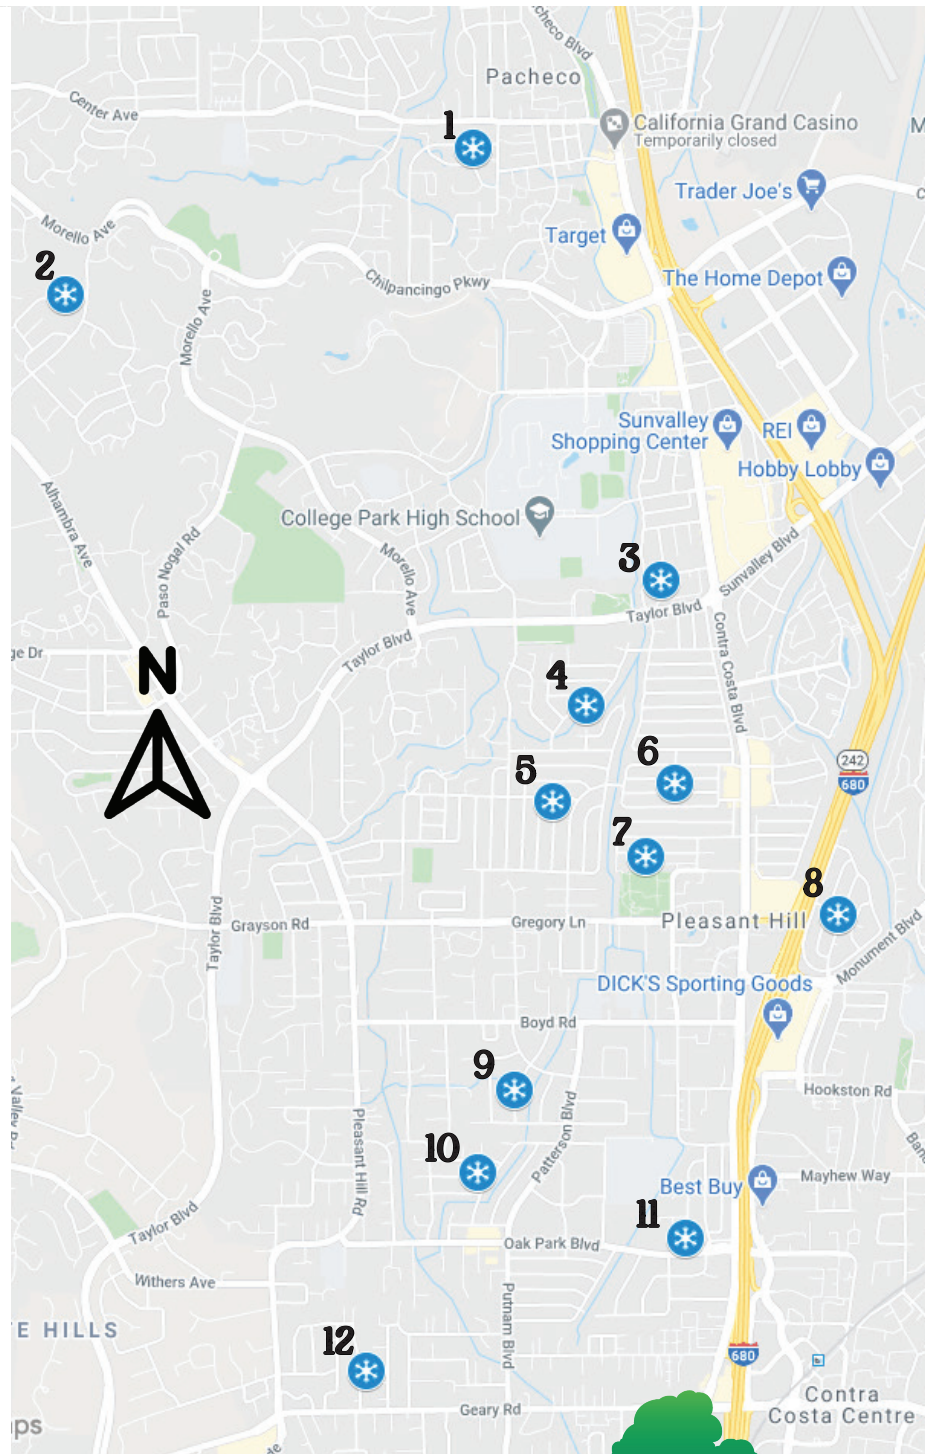

PLEASANT HILL RECREATION & PARK DISTRICT PRESENTS

Snow Place Like Home House Decorating Contest Map

- 1 317 1st Ave St
- 2 1397 Stonehedge Dr
- 3 949 Rhodes Ct
- 4 1706 Mary Dr
- 5 325 Maureen Ln
- 6 155 Margie Dr
- 7 1972 May Ct
- 8 40 Belinda Dr
- 9 211 Poshard St
- 10 40 Collins Dr
- 11 1040 Hook Dr
- 12 2962 Vessing Rd