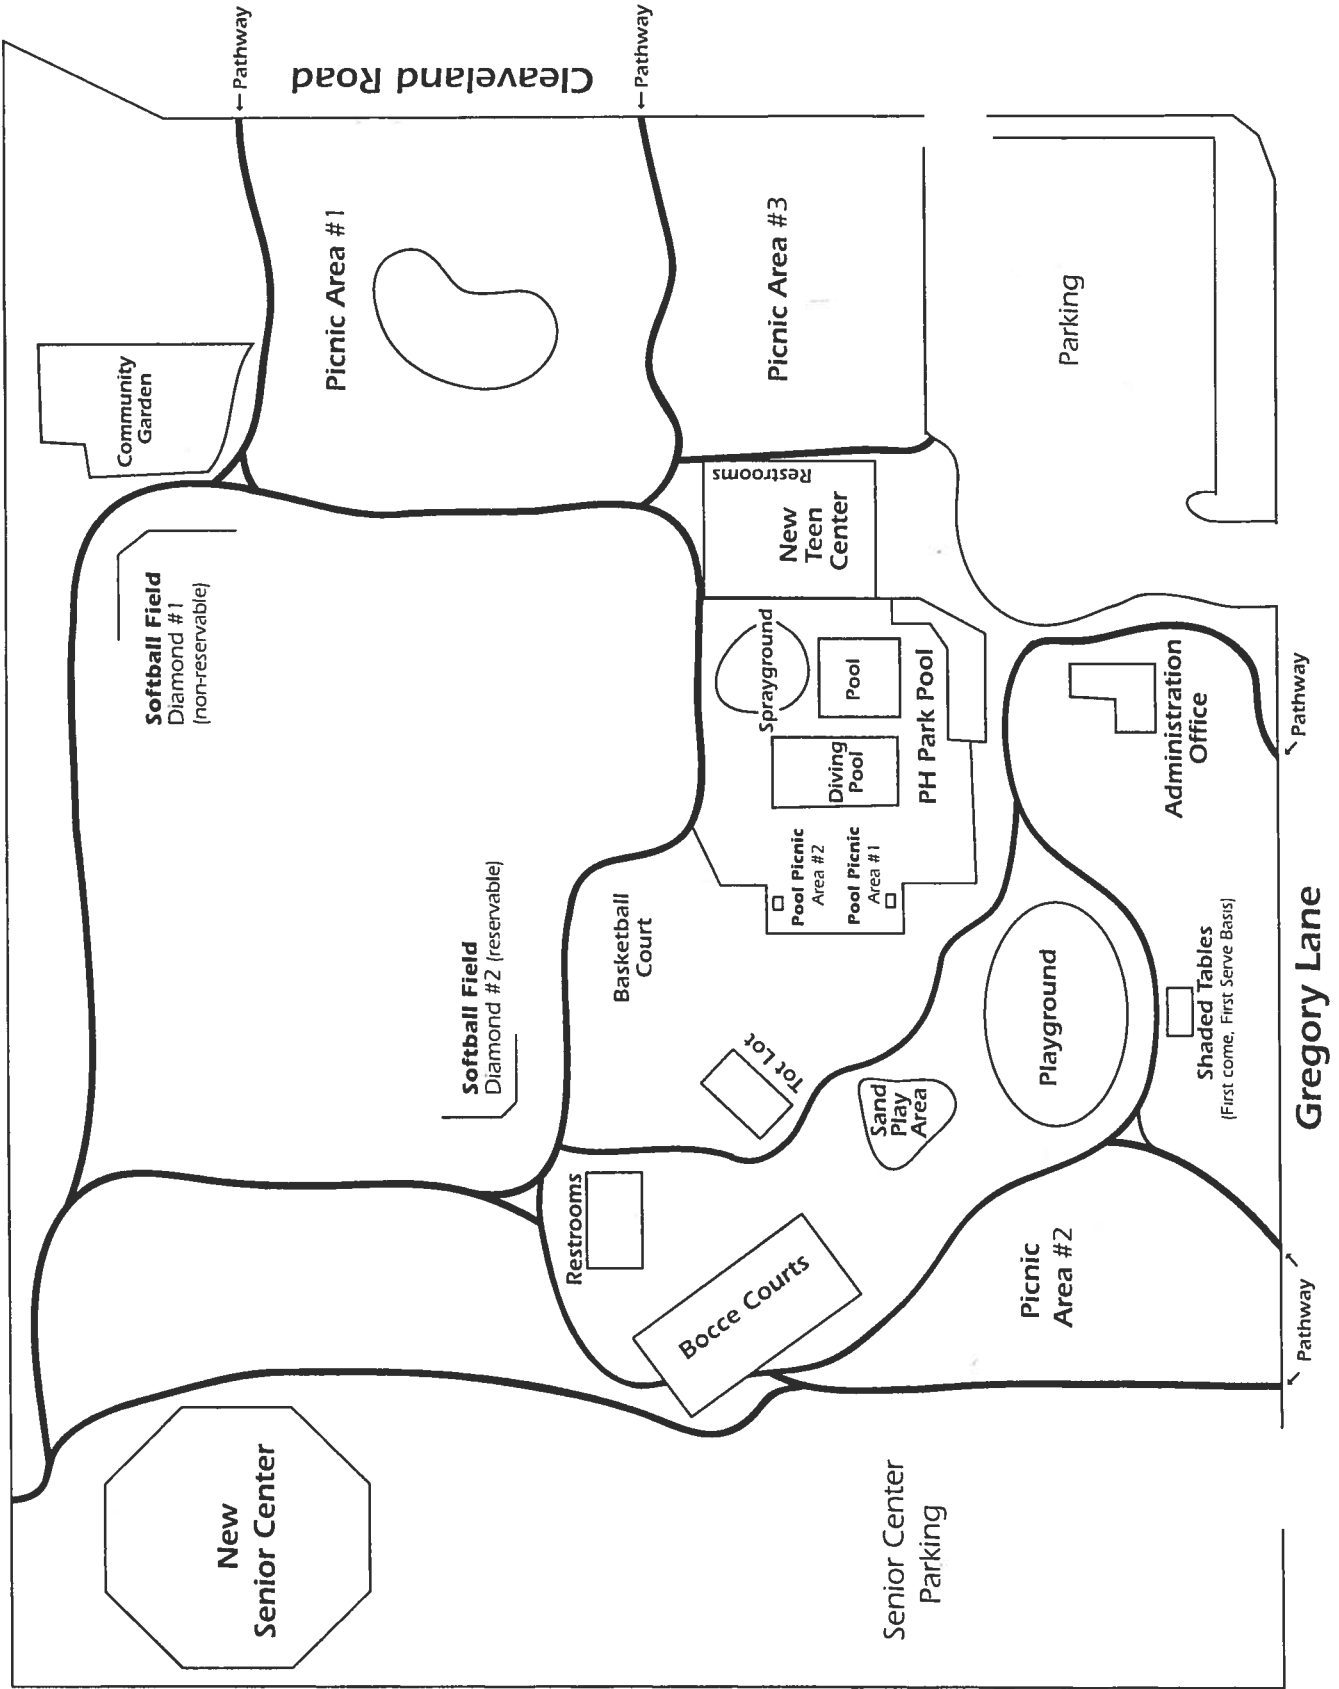

Pleasant Hill Park Map

147 Gregory Lane, Pleasant Hill - (925) 682-0896

(925) 682-0896
pleasanthillrec.com

Canal