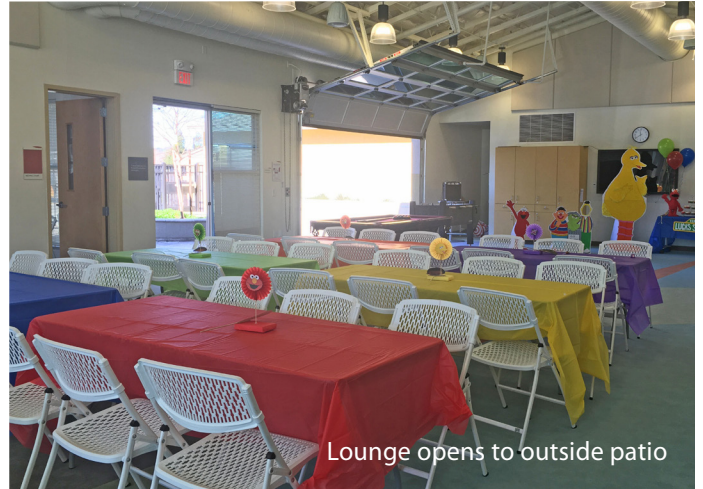

# Pleasant Hill Teen Center

147 Gregory Lane | Pleasant Hill, CA

Lounge + Meeting Room

Lounge opens to outside patio

## Pleasant Hill Teen Center

147 Gregory Lane

		Mon—Fri until 1pm	Saturdays	Fridays after 6pm & Sundays
Lounge (max 80-100) 4 hr. minimum Damage Deposit \$500	Resident/Private	\$60/hr	\$100/hr	\$85/hr
	Non-resident/ Private/ Commercial	\$75/hr	\$125/hr	\$100/hr
	Non-Profit	\$55/hr	\$95/hr	\$75/hr
Meeting Room (cap 30) 4 hr. minimum (Available Sat/Sun with Lounge Rental) Damage Deposit \$200	Resident/Private	\$50/hr	\$50/hr	\$50/hr
	Non-resident/ Private/ Commercial	\$55/hr	\$55/hr	\$55/hr
	Non-Profit	\$45/hr	\$45/hr	\$45/hr

- 5,000 sq. ft. facility opens to park setting
- Large Conference Room
- Lounge & Game Room, Outside patio
- Pool table, Foosball
- AV Package (\$50-\$150/day): Wi-Fi, plasma TV, drop-down screen, projector, white board
- Meeting Room (\$30/hr) with Lounge rental
- Kitchenette (\$50/day)
- Alcohol Permit (\$75 flat fee)

Meeting Room opens to Lounge

Call Ryan Herriman, (925) 771-7639 | rherriman@pleasanthillrec.com