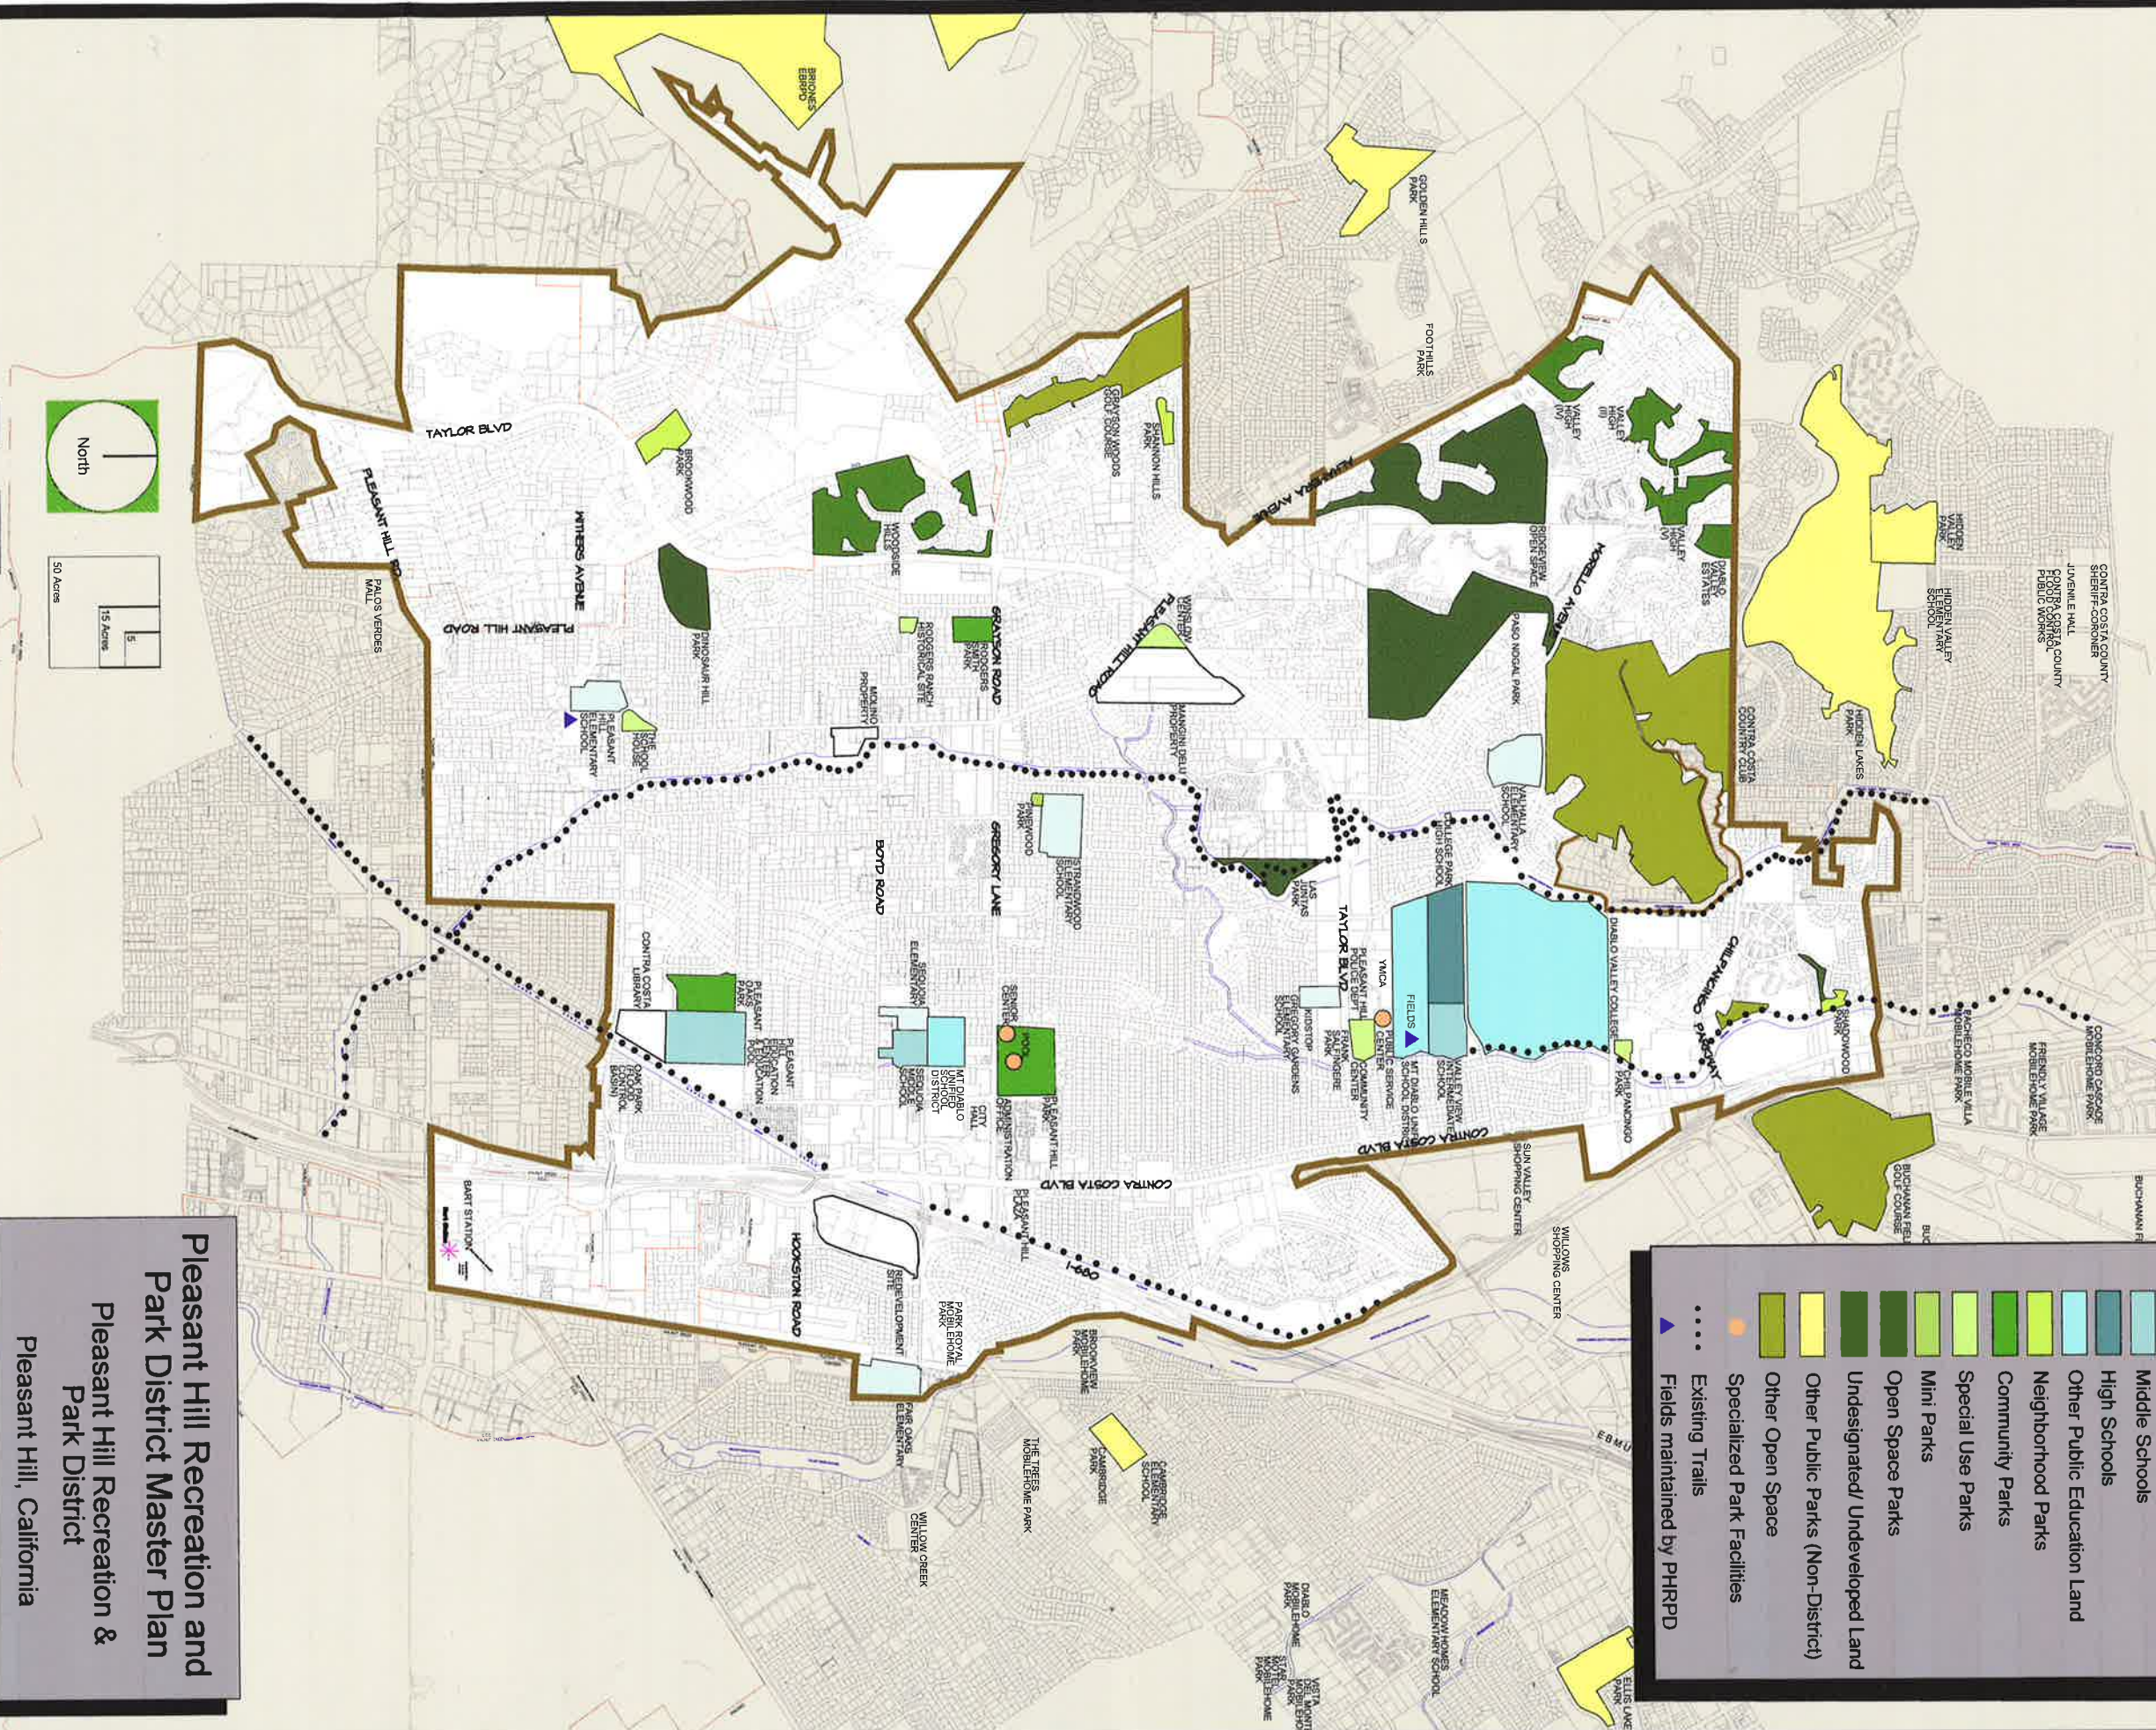

EXISTING RECREATION & PARK RESOURCES

LEGEND

- Planning Area
- District Boundary
- City Limits
- Elementary Schools
- Middle Schools
- High Schools
- Other Public Education Land
- Neighborhood Parks
- Community Parks
- Special Use Parks
- Mini Parks
- Open Space Parks
- Undesignated/ Undeveloped Land
- Other Public Parks (Non-District)
- Other Open Space
- Specialized Park Facilities
- Existing Trails
- Fields maintained by PHRPD

Pleasant Hill Recreation and Park District Master Plan
 Pleasant Hill Recreation & Park District
 Pleasant Hill, California

December 2003